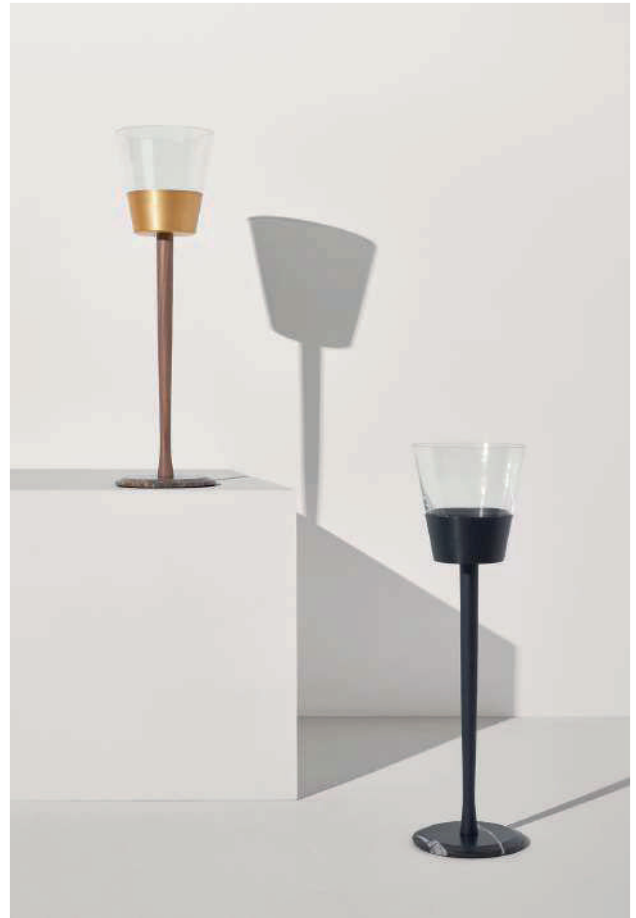

La cubitera de cristal se aloja fácilmente sobre el vaso de aluminio, aportando funcionalidad a la pieza.

Renewal of the classic champagne bucket with noble materials, bringing style and glamour to your celebrations. A unique piece for your dining room, with will amaze all your guests.

Glass bucket is easily accommodated in the aluminum vessel, providing functionality to the piece.

MATERIALES

MATERIALS

Base: Mármol

Pata: Nogal natural macizo o fresno teñido negro

Vaso: Aluminio anodizado acabado grafito o dorado

Fresno teñido negro
Black ash

OPCIONES MÁRMOL

MARBLE OPTIONS

Emperador

Sahara Noir

Calacatta Gold

PACKAGING

Peso: 7,0 kg

Dimensions (cm): 32x29x28

Volumetric weight: 5,2 kg

Weight: 7,0 kg

Dimensions (cm): 32x29x28

Volumetric weight: 5,2 kg

Assembly video / Vídeo de montaje : <https://youtu.be/bdCFY-PVMzM>

Acabado dorado
Gold finished