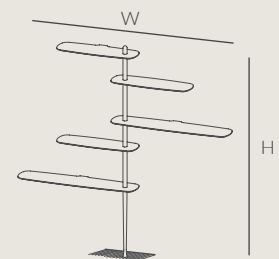

H • 166 cm | 65.35"

W₁ • 82 cm | 33.28"

W₂ • 122 cm | 48"

CONF. 10

PVP • 1366 €

H • 218 cm | 85.83"

W • 218 cm | 85.83"

PACKAGING

Balda S / S Shelf

Peso: 3kg

Dimensions (cm): 35x90x7

Volumetric weight: 4,4kg

Weight /with marble: 3kg

Dimensions (in): 13.78 x 35.43 x 2.76

Volumetric weight: 4,4 kg

Balda M / M Shelf