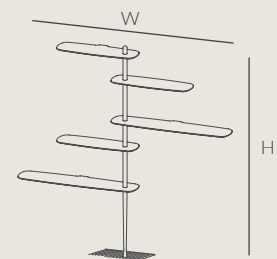

CONF. 8

PVP • 1136 €
 H • 196 cm | 77.16"
 W • 178 cm | 70"

CONF. 9

PVP • 1076 €

H • 166 cm | 65.35"

W₁ • 82 cm | 33.28"

W₂ • 122 cm | 48"

CONF. 10

PVP • 1366 €

H • 218 cm | 85.83"

W • 218 cm | 85.83"

PACKAGING

Balda S / S Shelf

Peso: 3kg

Dimensions (cm): 35x90x7

Volumetric weight: 4,4kg

Weight /with marble: 3kg

Dimensions (in): 13.78 x 35.43 x 2.76

Volumetric weight: 4,4 kg

Balda M / M Shelf

Peso: 4,3kg

Dimensions (cm): 35x130x7

Volumetric weight: 6,4kg

Weight: 4,3kg