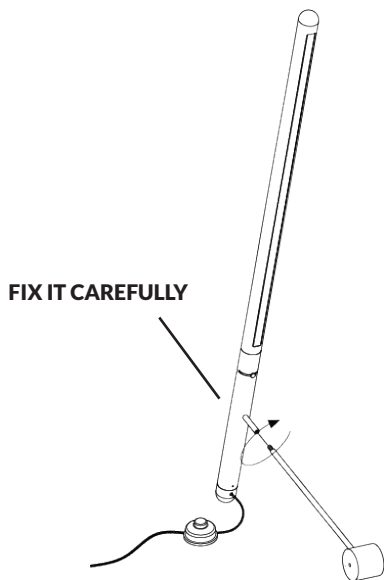

LÍNEA D

Assembly instructions

nomon
JEWELRY FOR HOME

List material

MODEL	DRIVER	LED	DIMENSIONS (mm.)
LIDNGD	24V DC 230V AC	 LED strip 17,2W	
LIDNBD			

1

ATTENTION!
SCREW THE METALLIC ROD
IN THE CORRECT POSITION

2

3

4

ON / OFF / DIMMER
AC 230V
50/60Hz

CAUTION!
IN ORDER TO MOVE THE LAMP,
PICK IT UP FROM THE BASE

WE CREATE JEWELRY FOR YOUR HOME

WARNING!

Never cover the luminaire

Installation of this material can be dangerous and must be done by qualified personnel

IP 20
~230V-50/60Hz