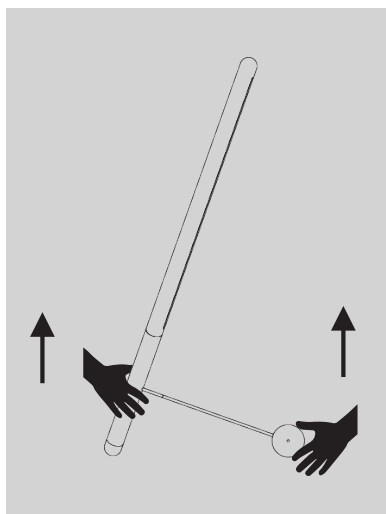

LÍNEA D

Assembly instructions

nomon
JEWELRY FOR HOME

List material

MODEL	DRIVER	LED	DIMENSIONS (mm.)
LIDNGD	24V DC 230V AC	 LED strip 17,2W	
LIDNBD			

1

ATTENTION!
SCREW THE METALLIC ROD
IN THE CORRECT POSITION

2

3

4

ON / OFF / DIMMER
AC 230V
50/60Hz

CAUTION!
IN ORDER TO MOVE THE LAMP,
PICK IT UP FROM THE BASE

WE CREATE JEWELRY FOR YOUR HOME

WARNING!

Never cover the luminaire