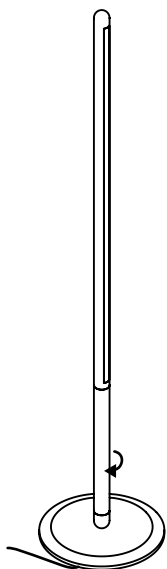

LÍNEA UNO

Assembly instructions

nomon
JEWELRY FOR HOME

List material

MODEL	DRIVER	LED	DIMENSIONS (mm.)
LIUNGSAD	24V DC 230V AC	 TIRA LED LED strip 17,2W	
LIUNBSAD			

1

2

3

4

5

6

WE CREATE JEWELRY FOR YOUR HOME

WARNING!

Never cover the luminaire

Installation of this material can be dangerous and must be done by qualified personnel

IP 20
~230V-50/60Hz