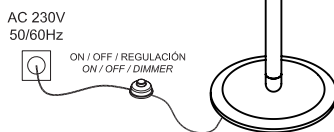

LÍNEA UNO

Assembly instructions

nomon
JEWELRY FOR HOME

List material

MODEL	DRIVER	LED	DIMENSIONS (mm.)
LIUNGSAD	24V DC 230V AC	 TIRA LED LED strip 17,2W	
LIUNBSAD			

1

2

3

4

5

6

WE CREATE JEWELRY FOR YOUR HOME

WARNING!

Never cover the luminaire

Installation of this material can be dangerous and must be done by qualified personnel

IP 20
~230V-50/60Hz