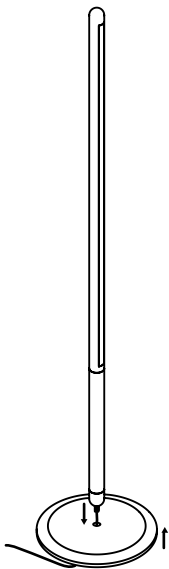

LÍNEA UNO

Assembly instructions

nomon
JEWELRY FOR HOME

List material

MODEL	DRIVER	LED	DIMENSIONS (mm.)
LIUNGSAD	24V DC 230V AC	 TIRA LED LED strip 17,2W	
LIUNBSAD			

1

2

3

4

5

6

WE CREATE JEWELRY FOR YOUR HOME

WARNING!

Never cover the luminaire

Installation of this material can be dangerous and must be done by qualified personnel

IP 20
~230V-50/60Hz