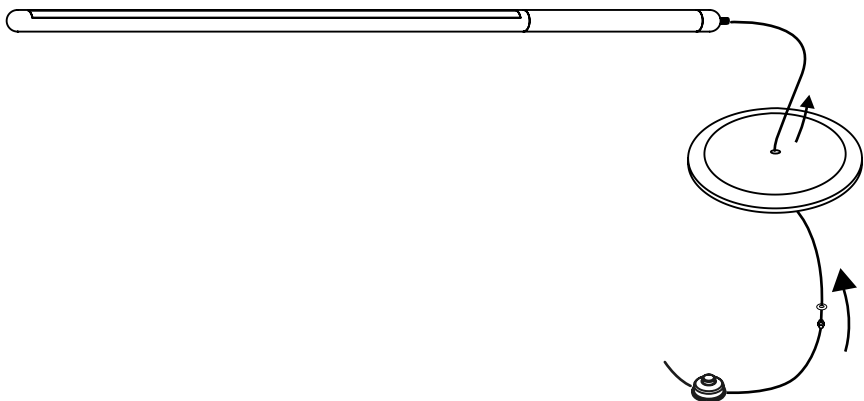

LÍNEA UNO

Assembly instructions

nomon
JEWELRY FOR HOME

List material

MODEL	DRIVER	LED	DIMENSIONS (mm.)
LIUNGSAD	24V DC 230V AC	 TIRA LED LED strip 17,2W	
LIUNBSAD			

1

2

3

4

5

6

WE CREATE JEWELRY FOR YOUR HOME

WARNING!

Never cover the luminaire

Installation of this material can be dangerous and must be done by qualified personnel

IP 20
~230V-50/60Hz