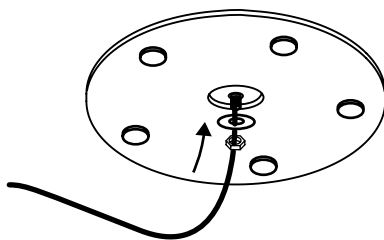

LÍNEA UNO

Assembly instructions

nomon
JEWELRY FOR HOME

List material

MODEL	DRIVER	LED	DIMENSIONS (mm.)
LIUNGSAD	24V DC 230V AC	 TIRA LED LED strip 17,2W	
LIUNBSAD			

1

2

3

4

5

6

WE CREATE JEWELRY FOR YOUR HOME

WARNING!

Never cover the luminaire

Installation of this material can be dangerous and must be done by qualified personnel

IP 20
~230V-50/60Hz