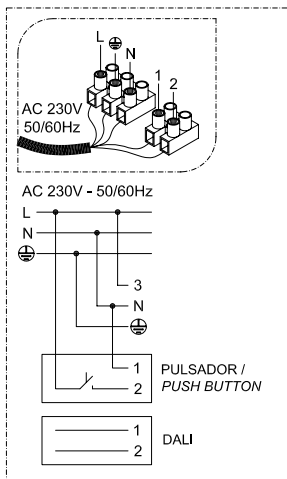

LÍNEA V

Assembly instructions

nomon
JEWELRY FOR HOME

List material

MODELO/MODEL	EQUIPO/DRIVER	LED	DIMENSIONS (mm.)
LIVNGD	24V DC 230V AC	 TIRA LED LED strip 17,2W	
LIVNBD			

4 CONEXION ELÉCTRICA
MAIN POWER CONNECTION

WE CREATE JEWELRY FOR YOUR HOME

WARNING!

Never cover the luminaire

Installation of this material can be dangerous and must be done by qualified personnel

IP 20
~230V-50/60Hz