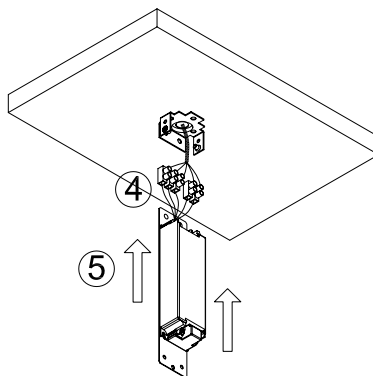

LÍNEA V

Assembly instructions

nomon
JEWELRY FOR HOME

List material

MODELO/MODEL	EQUIPO/DRIVER	LED	DIMENSIONS (mm.)
LIVNGD	24V DC 230V AC	 TIRA LED LED strip 17,2W	
LIVNBD			

4 CONEXION ELÉCTRICA
MAIN POWER CONNECTION

WE CREATE JEWELRY FOR YOUR HOME

WARNING!

Never cover the luminaire

Installation of this material can be dangerous and must be done by qualified personnel

IP 20
~230V-50/60Hz