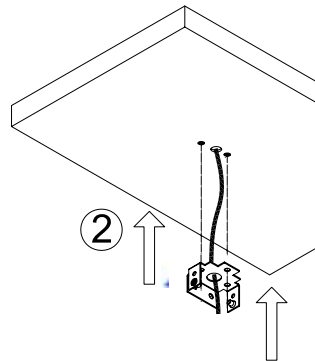

LÍNEA V

Assembly instructions

nomon
JEWELRY FOR HOME

List material

MODELO/MODEL	EQUIPO/DRIVER	LED	DIMENSIONS (mm.)
LIVNGD	24V DC 230V AC	 TIRA LED LED strip 17,2W	
LIVNBD			

4 CONEXION ELÉCTRICA
MAIN POWER CONNECTION

WE CREATE JEWELRY FOR YOUR HOME

WARNING!

Never cover the luminaire

Installation of this material can be dangerous and must be done by qualified personnel

IP 20
~230V-50/60Hz