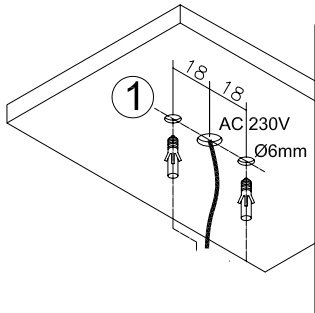

LÍNEA V

Assembly instructions

nomon
JEWELRY FOR HOME

List material

MODELO/MODEL	EQUIPO/DRIVER	LED	DIMENSIONS (mm.)
LIVNGD	24V DC 230V AC	 TIRA LED LED strip 17,2W	
LIVNBD			

4 CONEXION ELÉCTRICA
MAIN POWER CONNECTION

WE CREATE JEWELRY FOR YOUR HOME

WARNING!

Never cover the luminaire

Installation of this material can be dangerous and must be done by qualified personnel

IP 20
~230V-50/60Hz