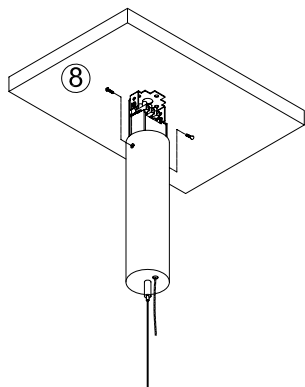

LÍNEA V

Assembly instructions

nomon
JEWELRY FOR HOME

List material

MODELO/MODEL	EQUIPO/DRIVER	LED	DIMENSIONS (mm.)
LIVNGD	24V DC 230V AC	 TIRA LED LED strip 17,2W	
LIVNBD			

4 CONEXION ELÉCTRICA
MAIN POWER CONNECTION

WE CREATE JEWELRY FOR YOUR HOME

WARNING!

Never cover the luminaire

Installation of this material can be dangerous and must be done by qualified personnel

IP 20
~230V-50/60Hz