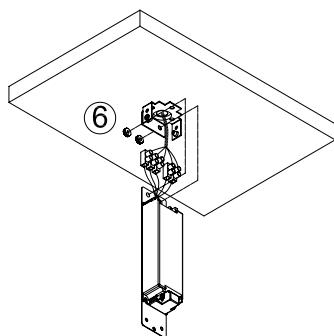

LÍNEA V

Assembly instructions

nomon
JEWELRY FOR HOME

List material

MODELO/MODEL	EQUIPO/DRIVER	LED	DIMENSIONS (mm.)
LIVNGD	24V DC 230V AC	 TIRA LED LED strip 17,2W	
LIVNBD			

4 CONEXION ELÉCTRICA
MAIN POWER CONNECTION

WE CREATE JEWELRY FOR YOUR HOME

WARNING!

Never cover the luminaire

Installation of this material can be dangerous and must be done by qualified personnel

IP 20
~230V-50/60Hz