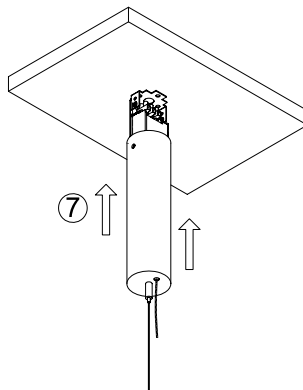

LÍNEA V

Assembly instructions

nomon
JEWELRY FOR HOME

List material

MODELO/MODEL	EQUIPO/DRIVER	LED	DIMENSIONS (mm.)
LIVNGD	24V DC 230V AC	 TIRA LED LED strip 17,2W	
LIVNBD			

4 CONEXION ELÉCTRICA
MAIN POWER CONNECTION

WE CREATE JEWELRY FOR YOUR HOME

WARNING!

Never cover the luminaire

Installation of this material can be dangerous and must be done by qualified personnel

IP 20
~230V-50/60Hz