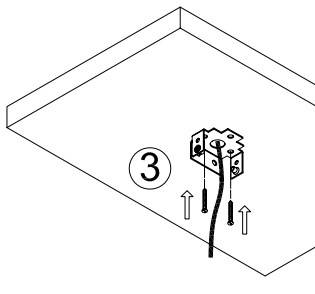

LÍNEA V

Assembly instructions

nomon
JEWELRY FOR HOME

List material

MODELO/MODEL	EQUIPO/DRIVER	LED	DIMENSIONS (mm.)
LIVNGD	24V DC 230V AC	 TIRA LED LED strip 17,2W	
LIVNBD			

4 CONEXION ELÉCTRICA
MAIN POWER CONNECTION

WE CREATE JEWELRY FOR YOUR HOME

WARNING!

Never cover the luminaire

Installation of this material can be dangerous and must be done by qualified personnel

IP 20
~230V-50/60Hz